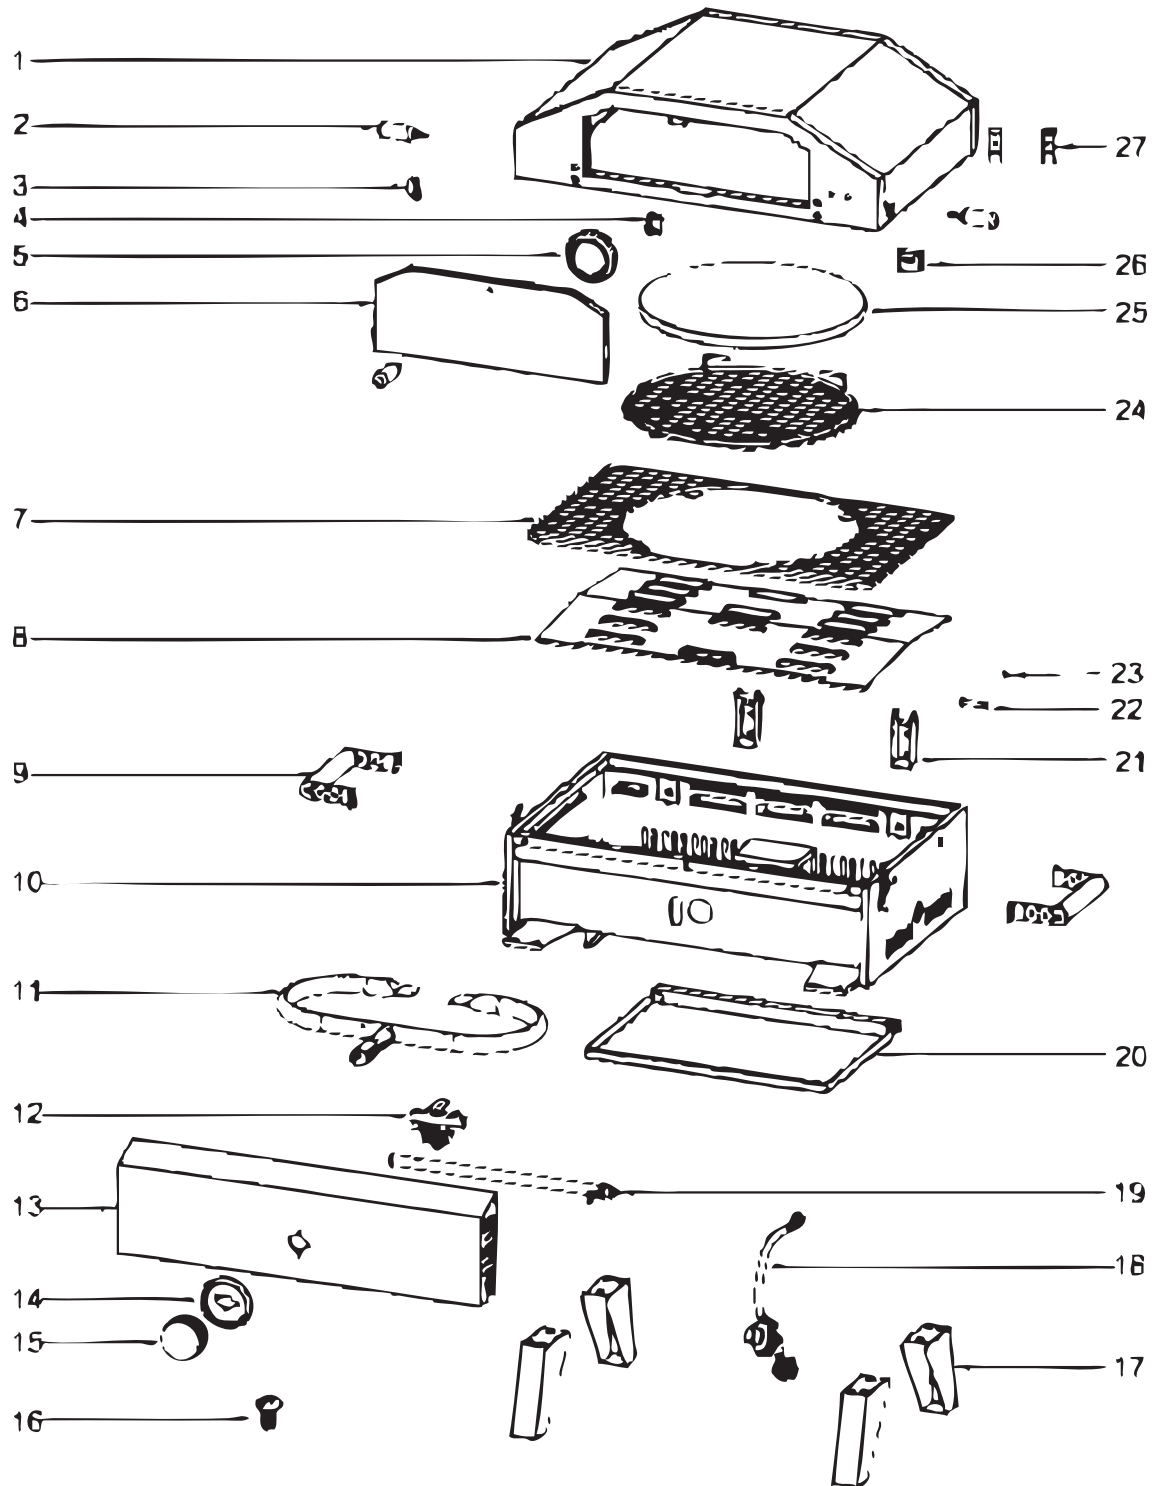

Parts Breakdown

Model CE-CN-0748 49112

Parts Breakdown

Model CE-CN-0748 49112

Item No.	Description	Position	Item No.	Description	Position	Item No.	Description	Position
AH226	Main Lid for 49112	1	AH235	Bottom for 49112	10	AH244	Regulator and Hose for 49112	19
AH227	Main Lid Side Handle for 49112	2	AH236	Main Burner for 49112	11	AH245	Grease Tray for 49112	20
AH228	L-Shape Left Weld Part Door Spindle for 49112	3	AH237	Main Gas Valve for 49112	12	AH246	Down Hinge for 49112	21
AH229	L-Shape Right Weld Part Door Spindle for 49112	4	AH238	Control Panel Silk-Screen Printing for 49112	13	AH247	Cover Safety Pin for Hinge for 49112	22
AH230	Thermometer for 49112	5	AH239	Knob Base for 49112	14	AH248	R Shape Circlip for 49112	23
AH231	Door for 49112	6	AH240	Knob for 49112	15	AH249	Cooking Grid B for 49112	24
AH232	Cooking Grid A for 49112	7	AH241	1/4" x L12 Hex Bolts for 49112	16	AH250	Round Stone for 49112	25
AH233	Flame Tamer for 49112	8	AH242	Leg for 49112	17	AH251	Thermometer Supporter for 49112	26
AH234	Door Handle for 49112	9	AH243	Manifold with Valve for 49112	18	AH252	Up Hinge for 49112	27